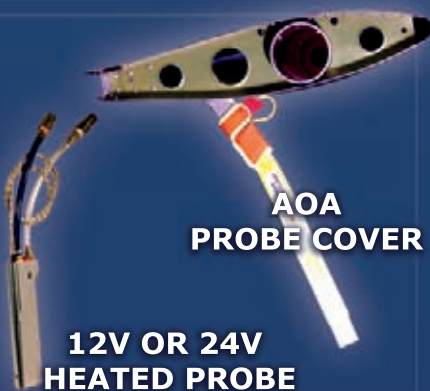

MOUNTING PLATES (No Doubler Required)

UNIVERSAL/MAULE
(Fits in 3.5" opening.)

CIRRUS G1, G2 & G3

All Alpha Systems AOA angle of attack kits come with the standard AOA probe mounting plate. In some aircraft, to minimize the installation time and increase the mounting options, Alpha Systems AOA created optional, aircraft specific AOA probe mounting plates. These plates replace the standard plate and can be installed in an existing inspection hole in minutes by tightening the mounting screws with NO modifications to the wing.

DISPLAY MOUNTING OPTIONS (AOA Display Shroud Included)

Vertical Swivel Horizontal Swivel Dash Mount Swivel Surface Mount

DASH MOUNTS

"ULTRA" VERTICAL DISPLAY SHOWN ON SWIVEL MOUNT

"ULTRA" KIT SHOWN

Alpha Systems AOA created additional display mounting brackets for the "Ultra" and the "Legacy" displays for those pilot's that desire the display to be mounted on top of the glare shield, in a vertical or horizontal configuration. Mounting kits come standard with display shroud and choice of two mounting options:
1.) Solid display mount, to hold the Legacy / Ultra mounted vertically.
2.) Swivel mounts for Legacy and both vertical and horizontal Ultra AOA displays, allowing pivoting / positioning for a custom visual alignment.

- "ULTRA" OR "LEGACY" SWIVEL MOUNT KIT**
Retail Price: **\$85.00**
- "ULTRA" OR "LEGACY" DASH MOUNT BRACKET KIT**
Retail Price: **\$40.00**

OTHER ACCESSORIES

AOA PROBE COVER

12V OR 24V HEATED PROBE

REMOTE BEEPER

HEADSET AUDIO INTERFACE KIT

(For standard electronic kits.)

Alpha Systems AOA created heated probes in both 12V DC and 24V DC versions, along with a remote beeper or audio interface system that allows the warning tone to be interfaced into the audio panel of most aircraft.