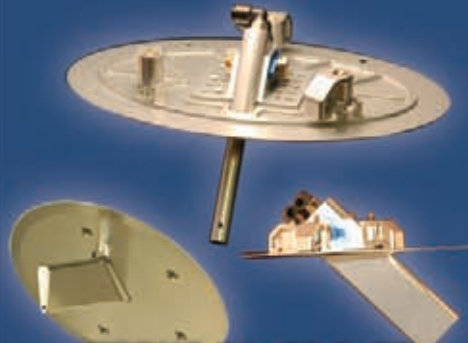

MOUNTING PLATES (No Doubler Required)

UNIVERSAL/MAULE
(Fits in 3.5" opening.)

CIRRUS G1, G2 & G3

All Alpha Systems AOA angle of attack kits come with the standard AOA probe mounting plate. In some aircraft, to minimize the installation time and increase the mounting options, Alpha Systems AOA created optional, aircraft specific AOA probe mounting plates. These plates replace the standard plate and can be installed in an existing inspection hole in minutes by tightening the mounting screws with NO modifications to the wing.

DISPLAY MOUNTING OPTIONS (AOA Display Shroud Included)

Vertical Swivel Horizontal Swivel Dash Mount Swivel Surface Mount

DASH MOUNTS

"ULTRA" VERTICAL DISPLAY SHOWN ON SWIVEL MOUNT

"ULTRA" KIT SHOWN

Alpha Systems AOA created additional display mounting brackets for the "Ultra" and the "Legacy" displays for those pilot's that desire the display to be mounted on top of the glare shield, in a vertical or horizontal configuration. Mounting kits come standard with display shroud and choice of two mounting options:
1.) Solid display mount, to hold the Legacy / Ultra mounted vertically.
2.) Swivel mounts for Legacy and both vertical and horizontal Ultra AOA displays, allowing pivoting / positioning for a custom visual alignment.

HEADSET AUDIO INTERFACE KIT

(For standard electronic kits.)

Alpha Systems AOA created heated probes in both 12V DC and 24V DC versions, along with a remote beeper or audio interface system that allows the warning tone to be interfaced into the audio panel of most aircraft.