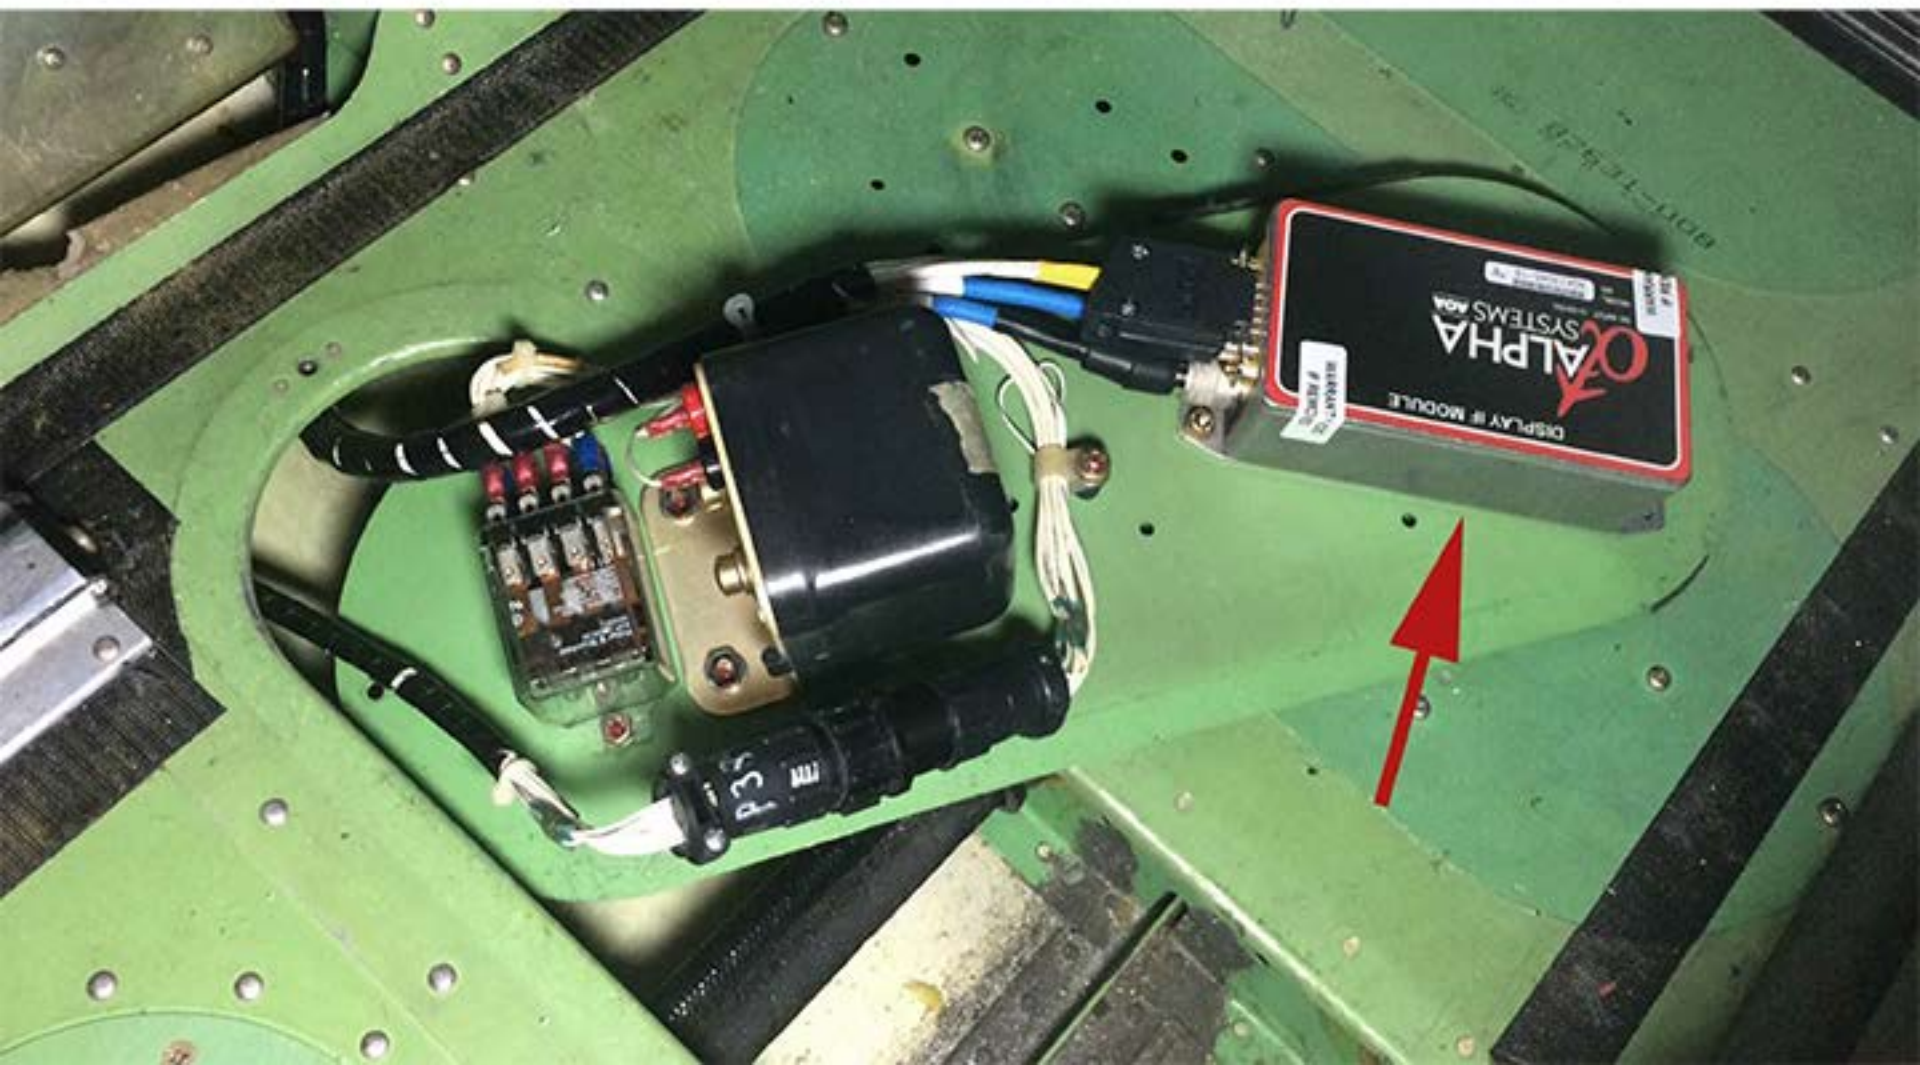

Piper PA46-350P Mirage Angle of Attack Install

Alpha Systems
Eagle Display
Shown Here

CAUTION
COMPASS
CAL. MAY
BE IN ERROR
WITH ELECT.
EQUIPMENT
OTHER THAN
AVIONICS ON.
87309-01

NOTE: ALL SEGMENTS ILLUMINATED FOR ILLUSTRATION PURPOSES

PA46 Installation Layout

**AoA Probe / Sensor
mounted to wing
inspection panel**

**AoA Indicator
mounted above
pilot's glareshield**

**Sensor Interface
mounted to wing
inspection panel**

**Display Interface
mounted to cockpit
floor inspection panel**

AoA Probe Installed

AoA Probe Mounting

Sensor Interface Module

Wing-Fuselage Bulkhead Connector

Display Interface Module

AoA Indications In Flight