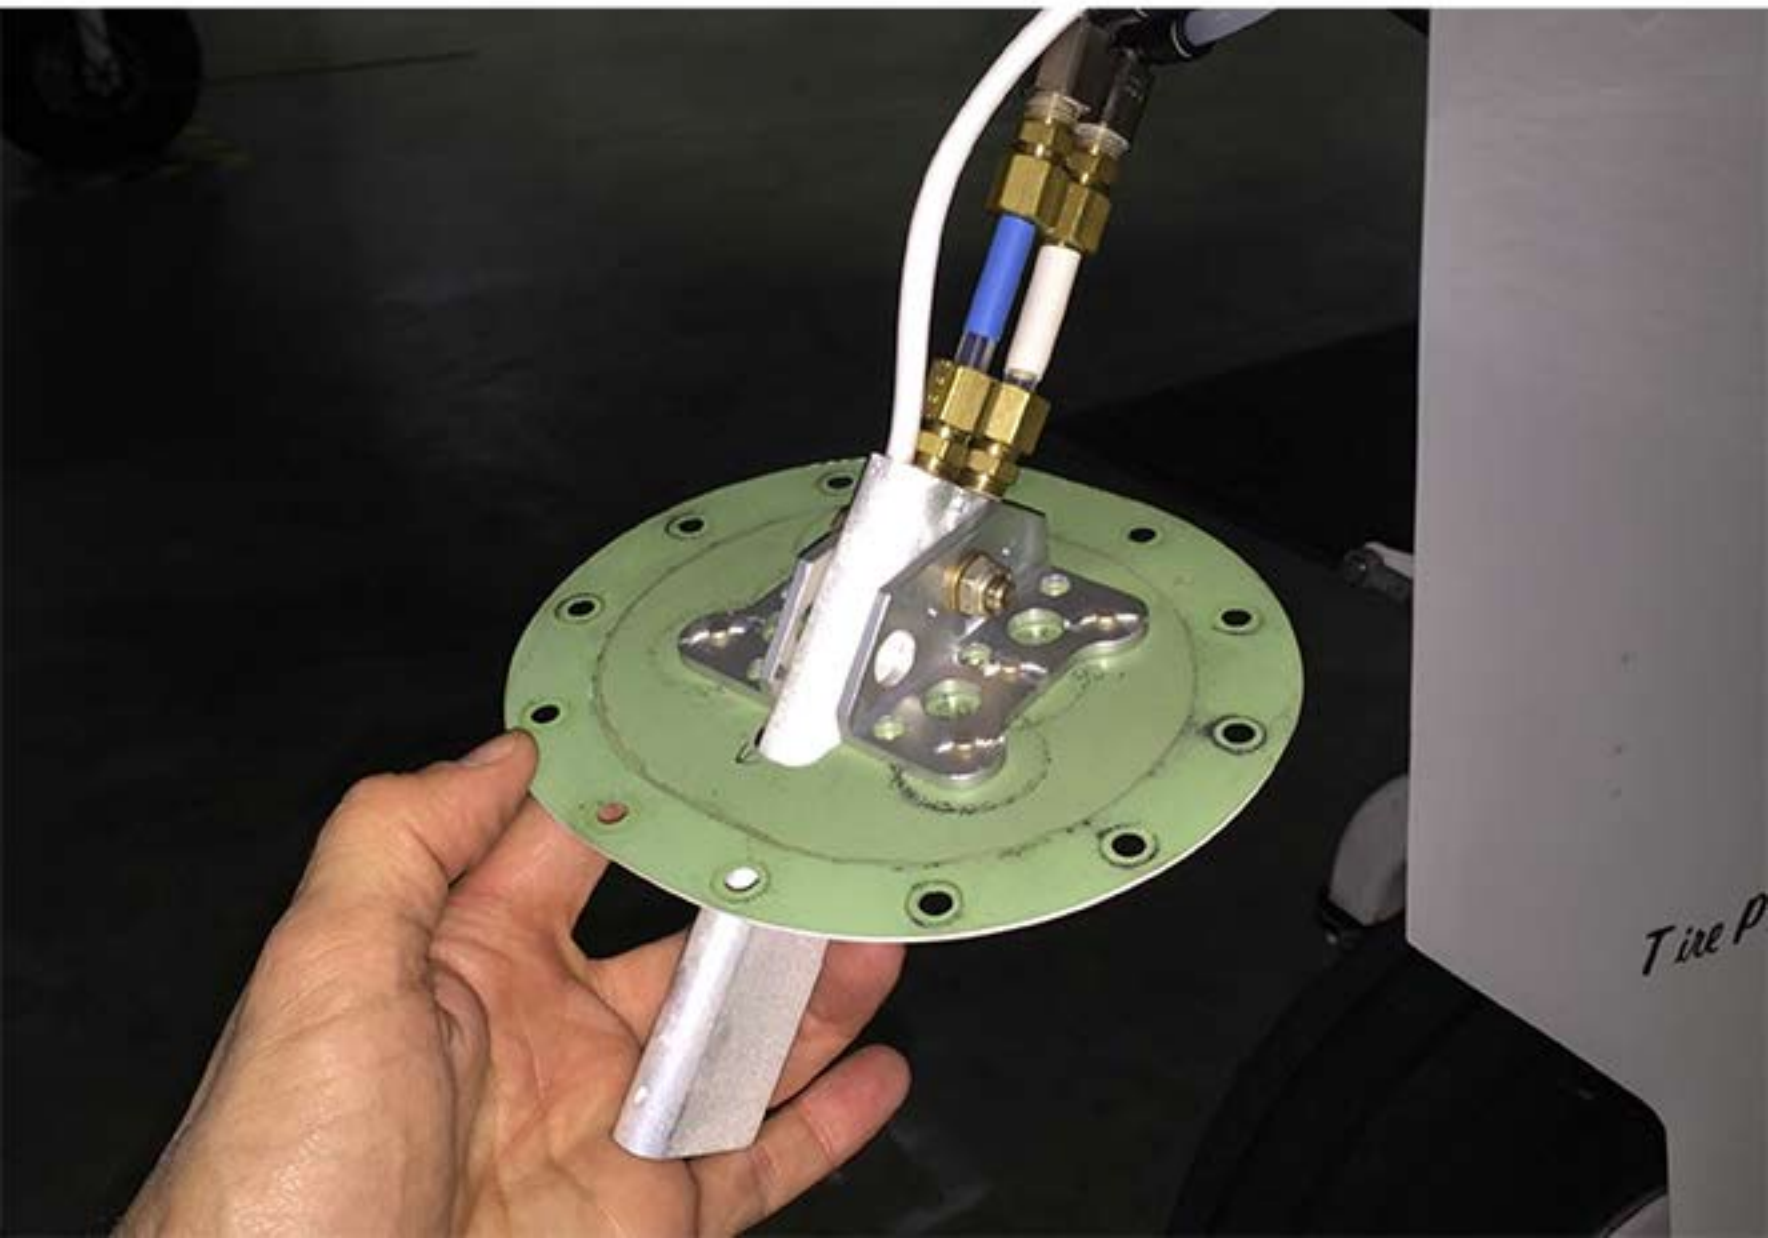

Piper PA46-350P Mirage Angle of Attack Install

Alpha Systems
Eagle Display
Shown Here

CAUTION
COMPASS
CAL. MAY
BE IN ERROR
WITH ELECT.
EQUIPMENT
OTHER THAN
AVIONICS ON.
87309-01

NOTE: ALL SEGMENTS ILLUMINATED FOR ILLUSTRATION PURPOSES

PA46 Installation Layout

**AoA Probe / Sensor
mounted to wing
inspection panel**

**AoA Indicator
mounted above
pilot's glareshield**

**Sensor Interface
mounted to wing
inspection panel**

**Display Interface
mounted to cockpit
floor inspection panel**

AoA Probe Installed

AoA Probe Mounting

Sensor Interface Module

Wing-Fuselage Bulkhead Connector

Display Interface Module

AoA Indications In Flight