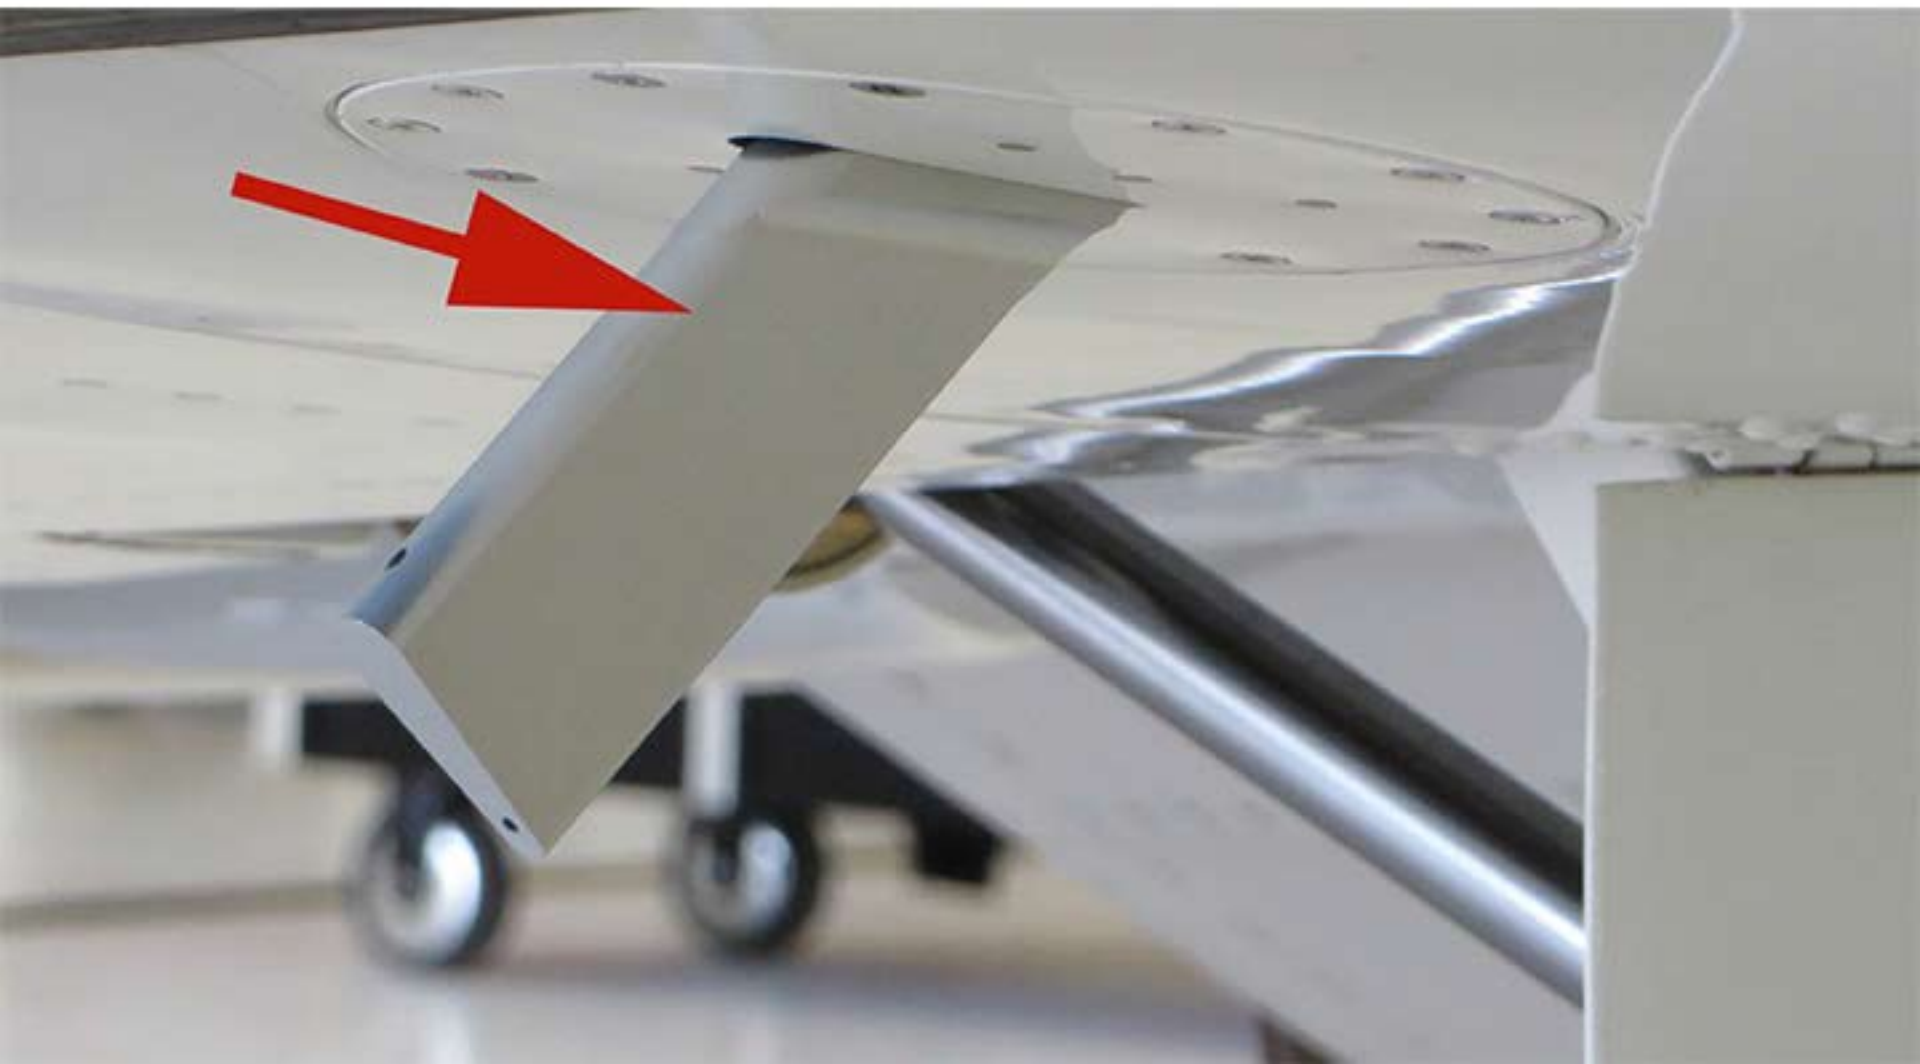

PA46 Installation Layout

**AoA Probe / Sensor
mounted to wing
inspection panel**

**AoA Indicator
mounted above
pilot's glareshield**

**Sensor Interface
mounted to wing
inspection panel**

**Display Interface
mounted to cockpit
floor inspection panel**

AoA Probe Installed

AoA Probe Mounting

Sensor Interface Module

Wing-Fuselage Bulkhead Connector

Display Interface Module

AoA Indications In Flight