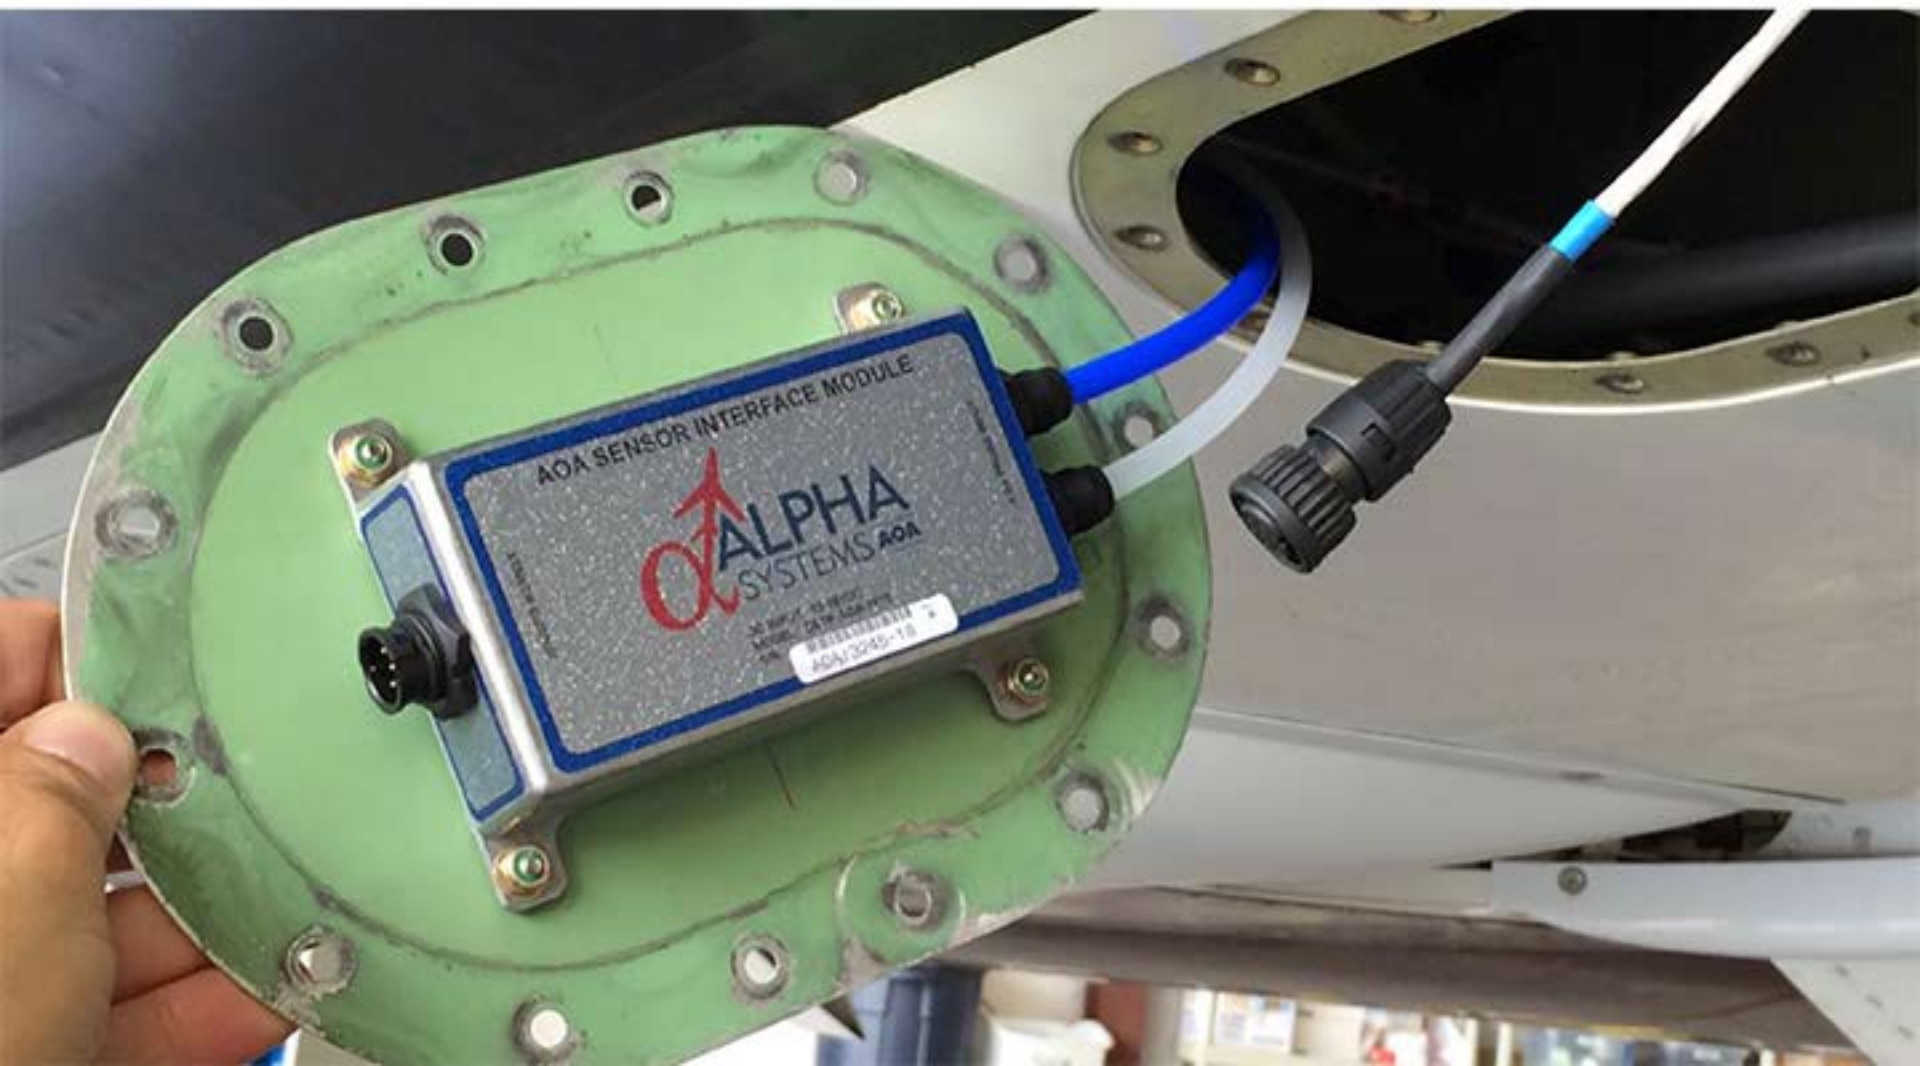

Piper PA46-350P Mirage Angle of Attack Install

Alpha Systems
Eagle Display
Shown Here

CAUTION
COMPASS
CAL. MAY
BE IN ERROR
WITH ELECT.
EQUIPMENT
OTHER THAN
AVIONICS ON.
87309-01

NOTE: ALL SEGMENTS ILLUMINATED FOR ILLUSTRATION PURPOSES

PA46 Installation Layout

**AoA Probe / Sensor
mounted to wing
inspection panel**

**AoA Indicator
mounted above
pilot's glareshield**

**Sensor Interface
mounted to wing
inspection panel**

**Display Interface
mounted to cockpit
floor inspection panel**

AoA Probe Installed

AoA Probe Mounting

Sensor Interface Module

Wing-Fuselage Bulkhead Connector

Display Interface Module

AoA Indications In Flight