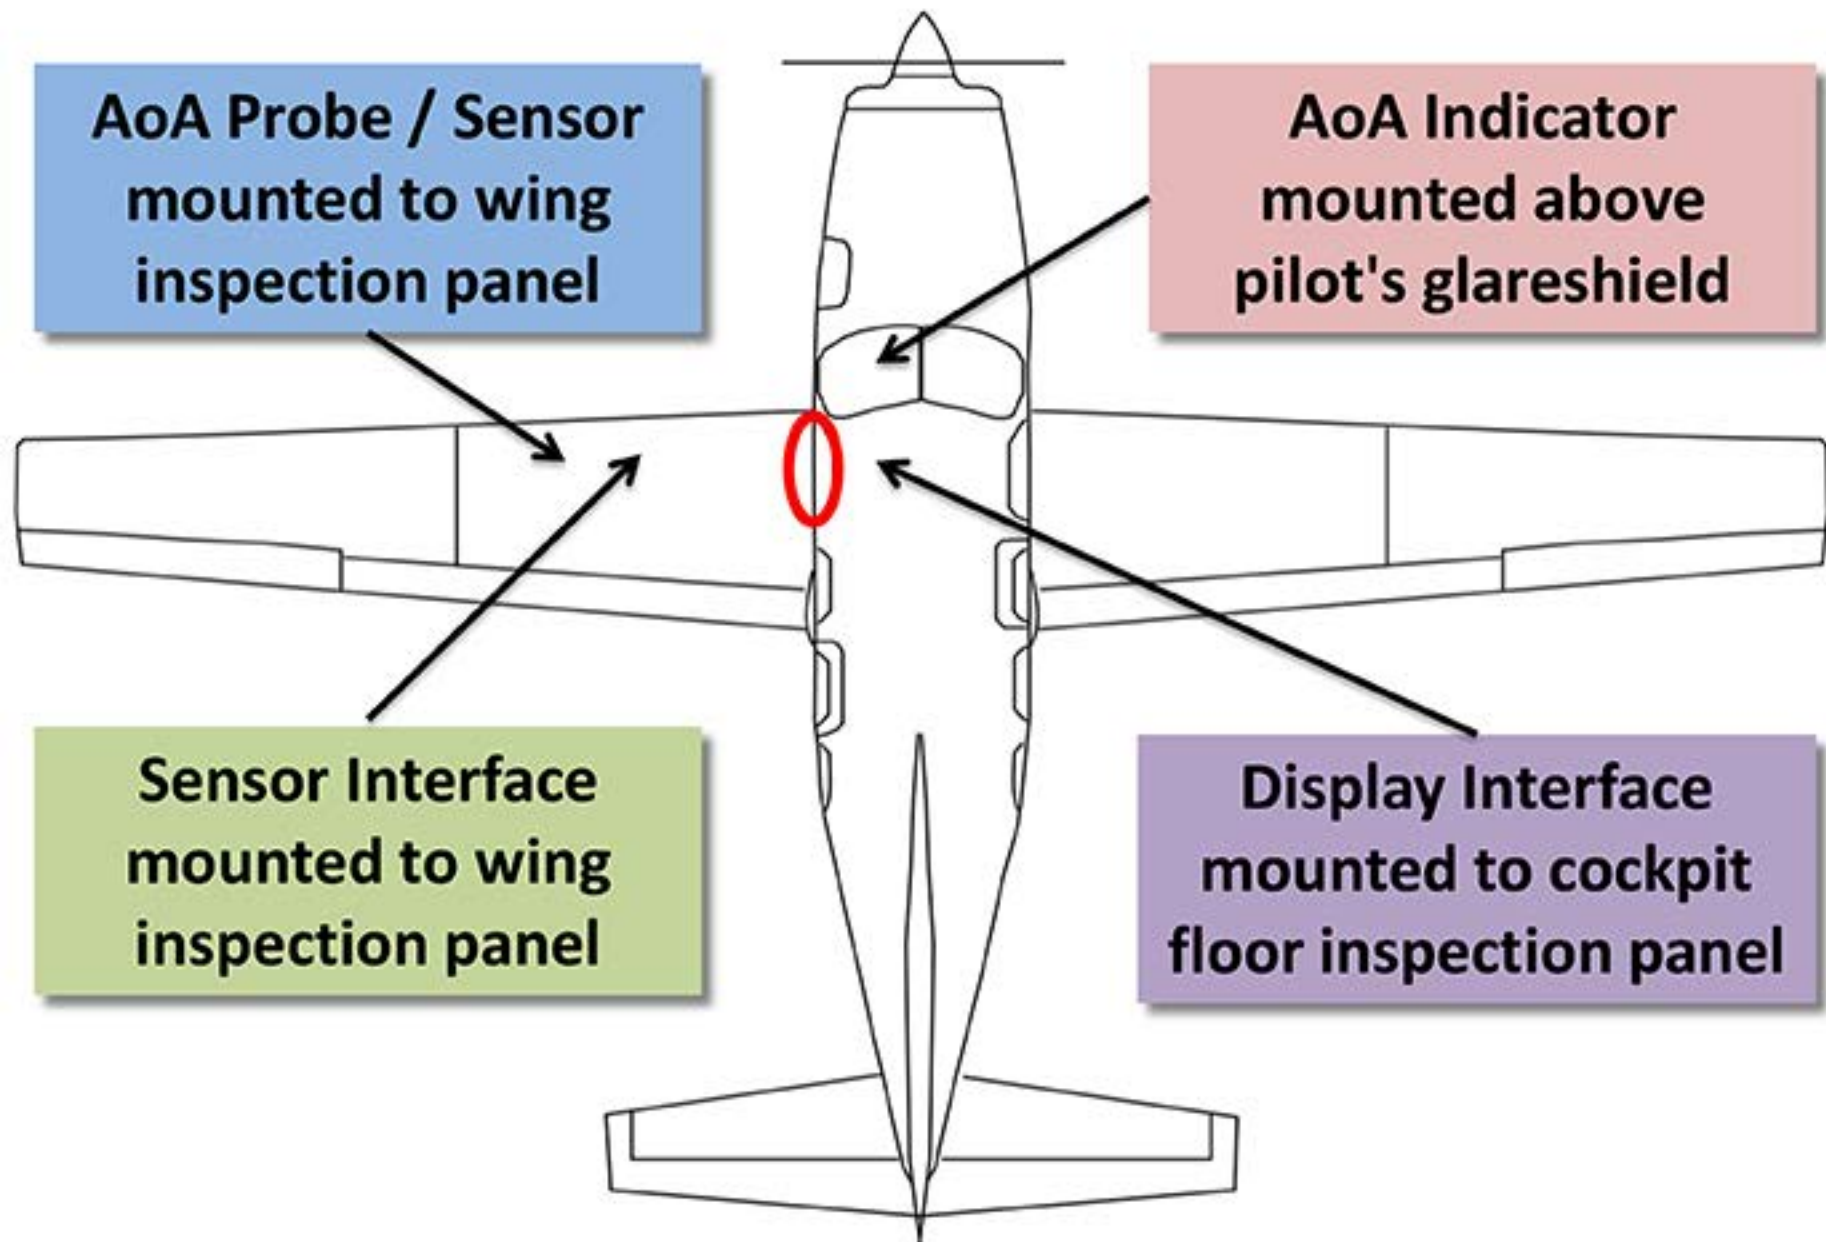

Piper PA46-350P Mirage Angle of Attack Install

Alpha Systems
Eagle Display
Shown Here

CAUTION
COMPASS
CAL. MAY
BE IN ERROR
WITH ELECT.
EQUIPMENT
OTHER THAN
AVIONICS ON.
87309-01

NOTE: ALL SEGMENTS ILLUMINATED FOR ILLUSTRATION PURPOSES

PA46 Installation Layout

**AoA Probe / Sensor
mounted to wing
inspection panel**

**AoA Indicator
mounted above
pilot's glareshield**

**Sensor Interface
mounted to wing
inspection panel**

**Display Interface
mounted to cockpit
floor inspection panel**

AoA Probe Installed

AoA Probe Mounting

Sensor Interface Module

Wing-Fuselage Bulkhead Connector

Display Interface Module

AoA Indications In Flight